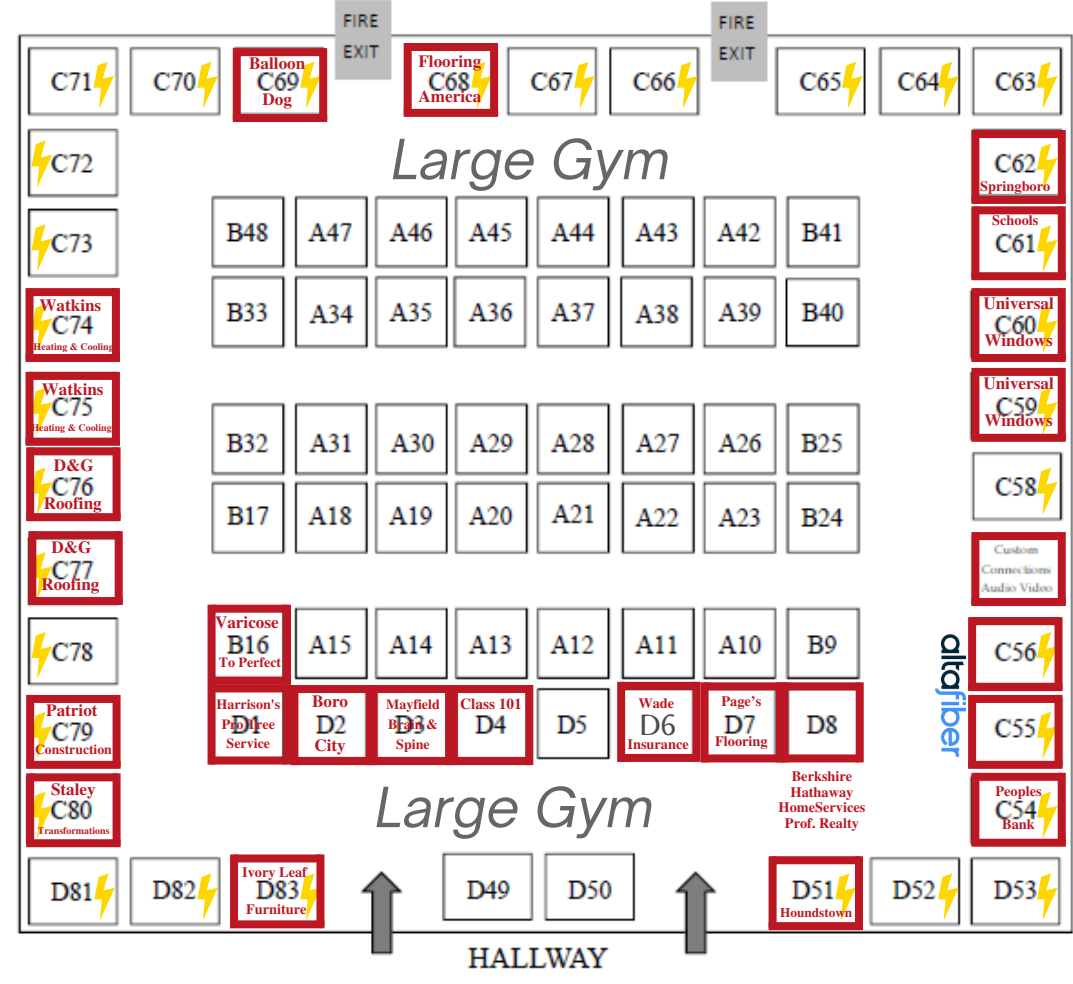

 = ELECTRIC AVAILABLE IN BOOTH

altafiber gym

Small Gym

Food Vendors

Mini-Gym

Main Hallway