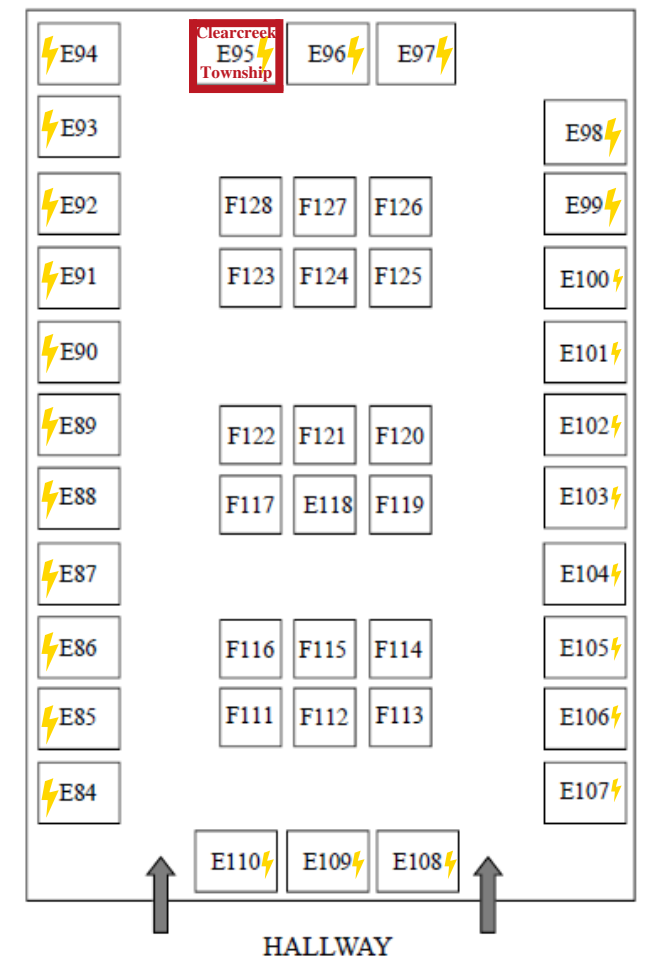

 = ELECTRIC AVAILABLE IN BOOTH

altafiber gym

Small Gym

Food Vendors

Mini-Gym

Main Hallway